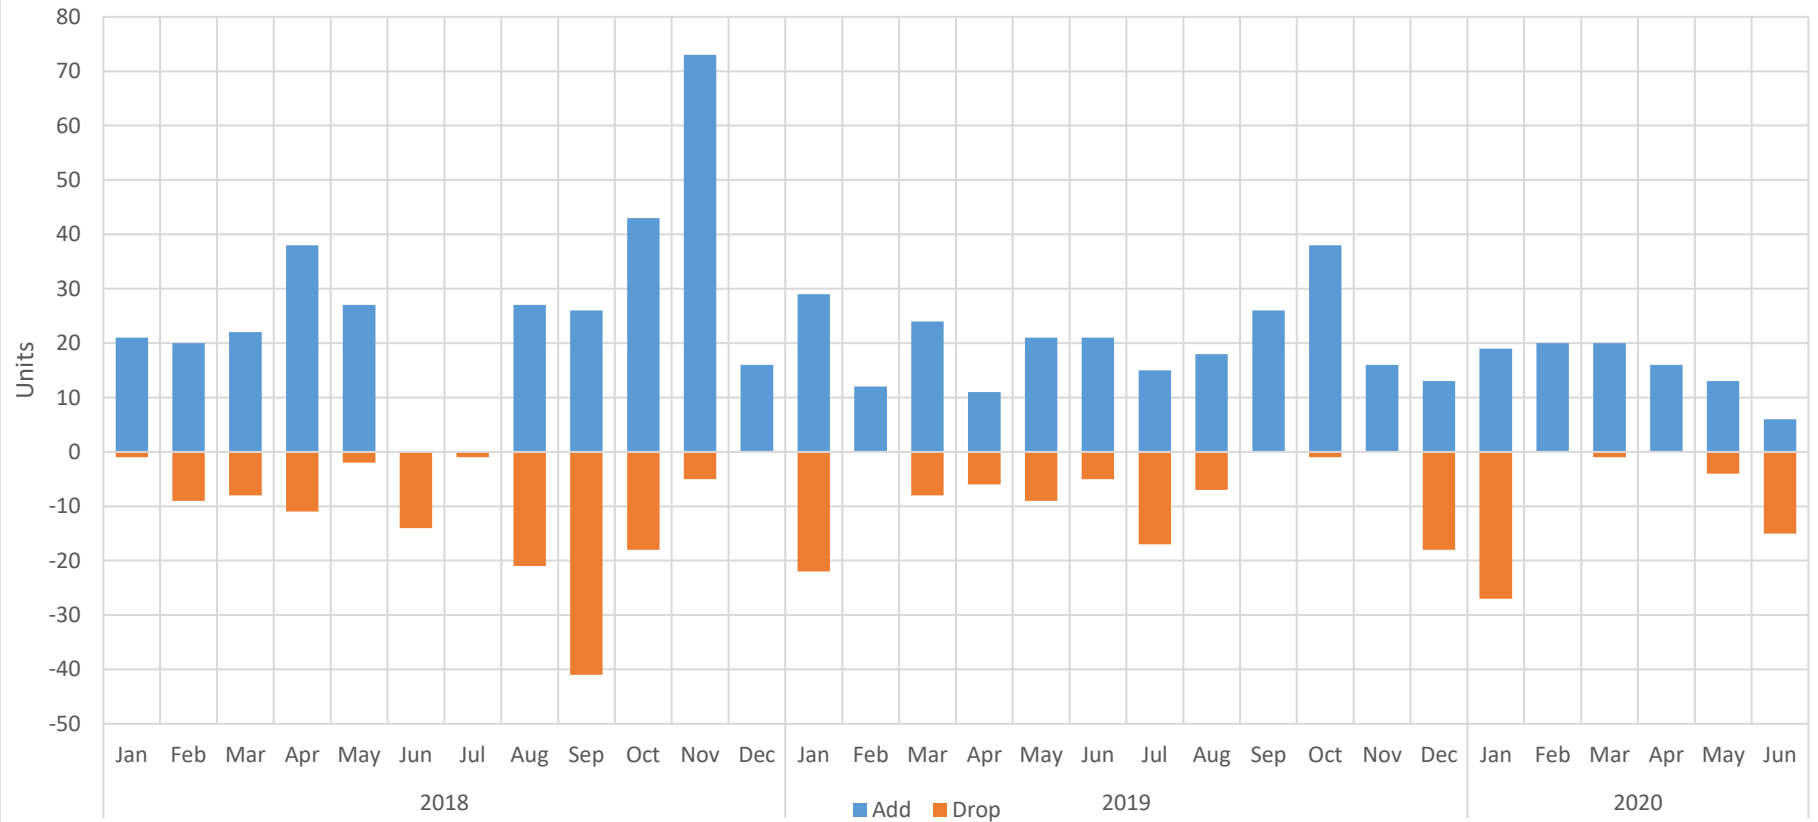

City of Reading Monthly Municipal Trash Enrollments & Cancellations

The City averages over 23 unit enrollments and 11 unit cancellations per month. On average this nets to 12 new units enrolled in Municipal Collection each month and over 120 units per year. However, this also means there are 35 units changing enrollment with the City every month (415 per year) in addition to the unknown number of units moving between different private haulers.