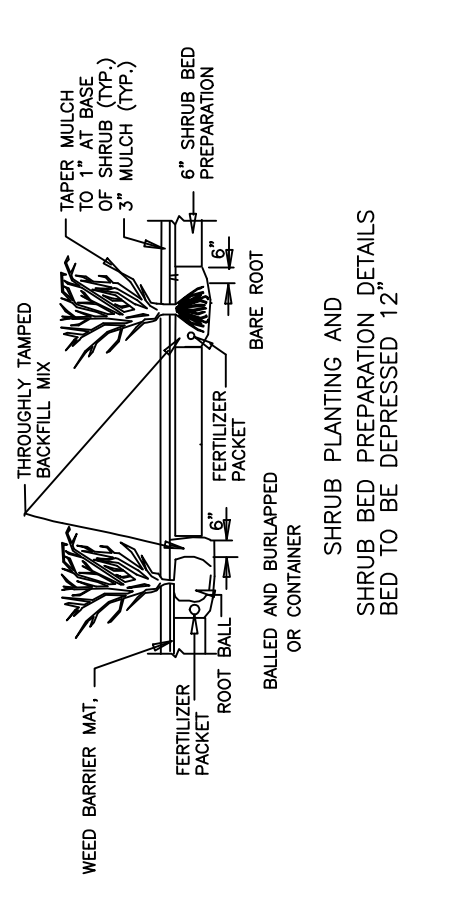

NO.	DATE	BY	DESCRIPTION
1	6/15/21	DHL	RFG planning and deck plans

SCALE: H:1" = 20'
 DATE: 3/15/21
 CHECKED BY: DHL
 DRAWN BY: DHL

TREE PLANTING DETAIL

- (56) Spiraea sp. (Spiraea various colors)
5 feet on center
 - (2) Prunus subhirtella Autumnali (Autumn flowering Cherry) to be planted in removed drive depression replacing trees along 4th street removed by owner
 - (3) Cercis canadensis Eastern Redbud
 - (5) Acer tataricum (TartarianMaple)
- PROPOSED LANDSCAPING