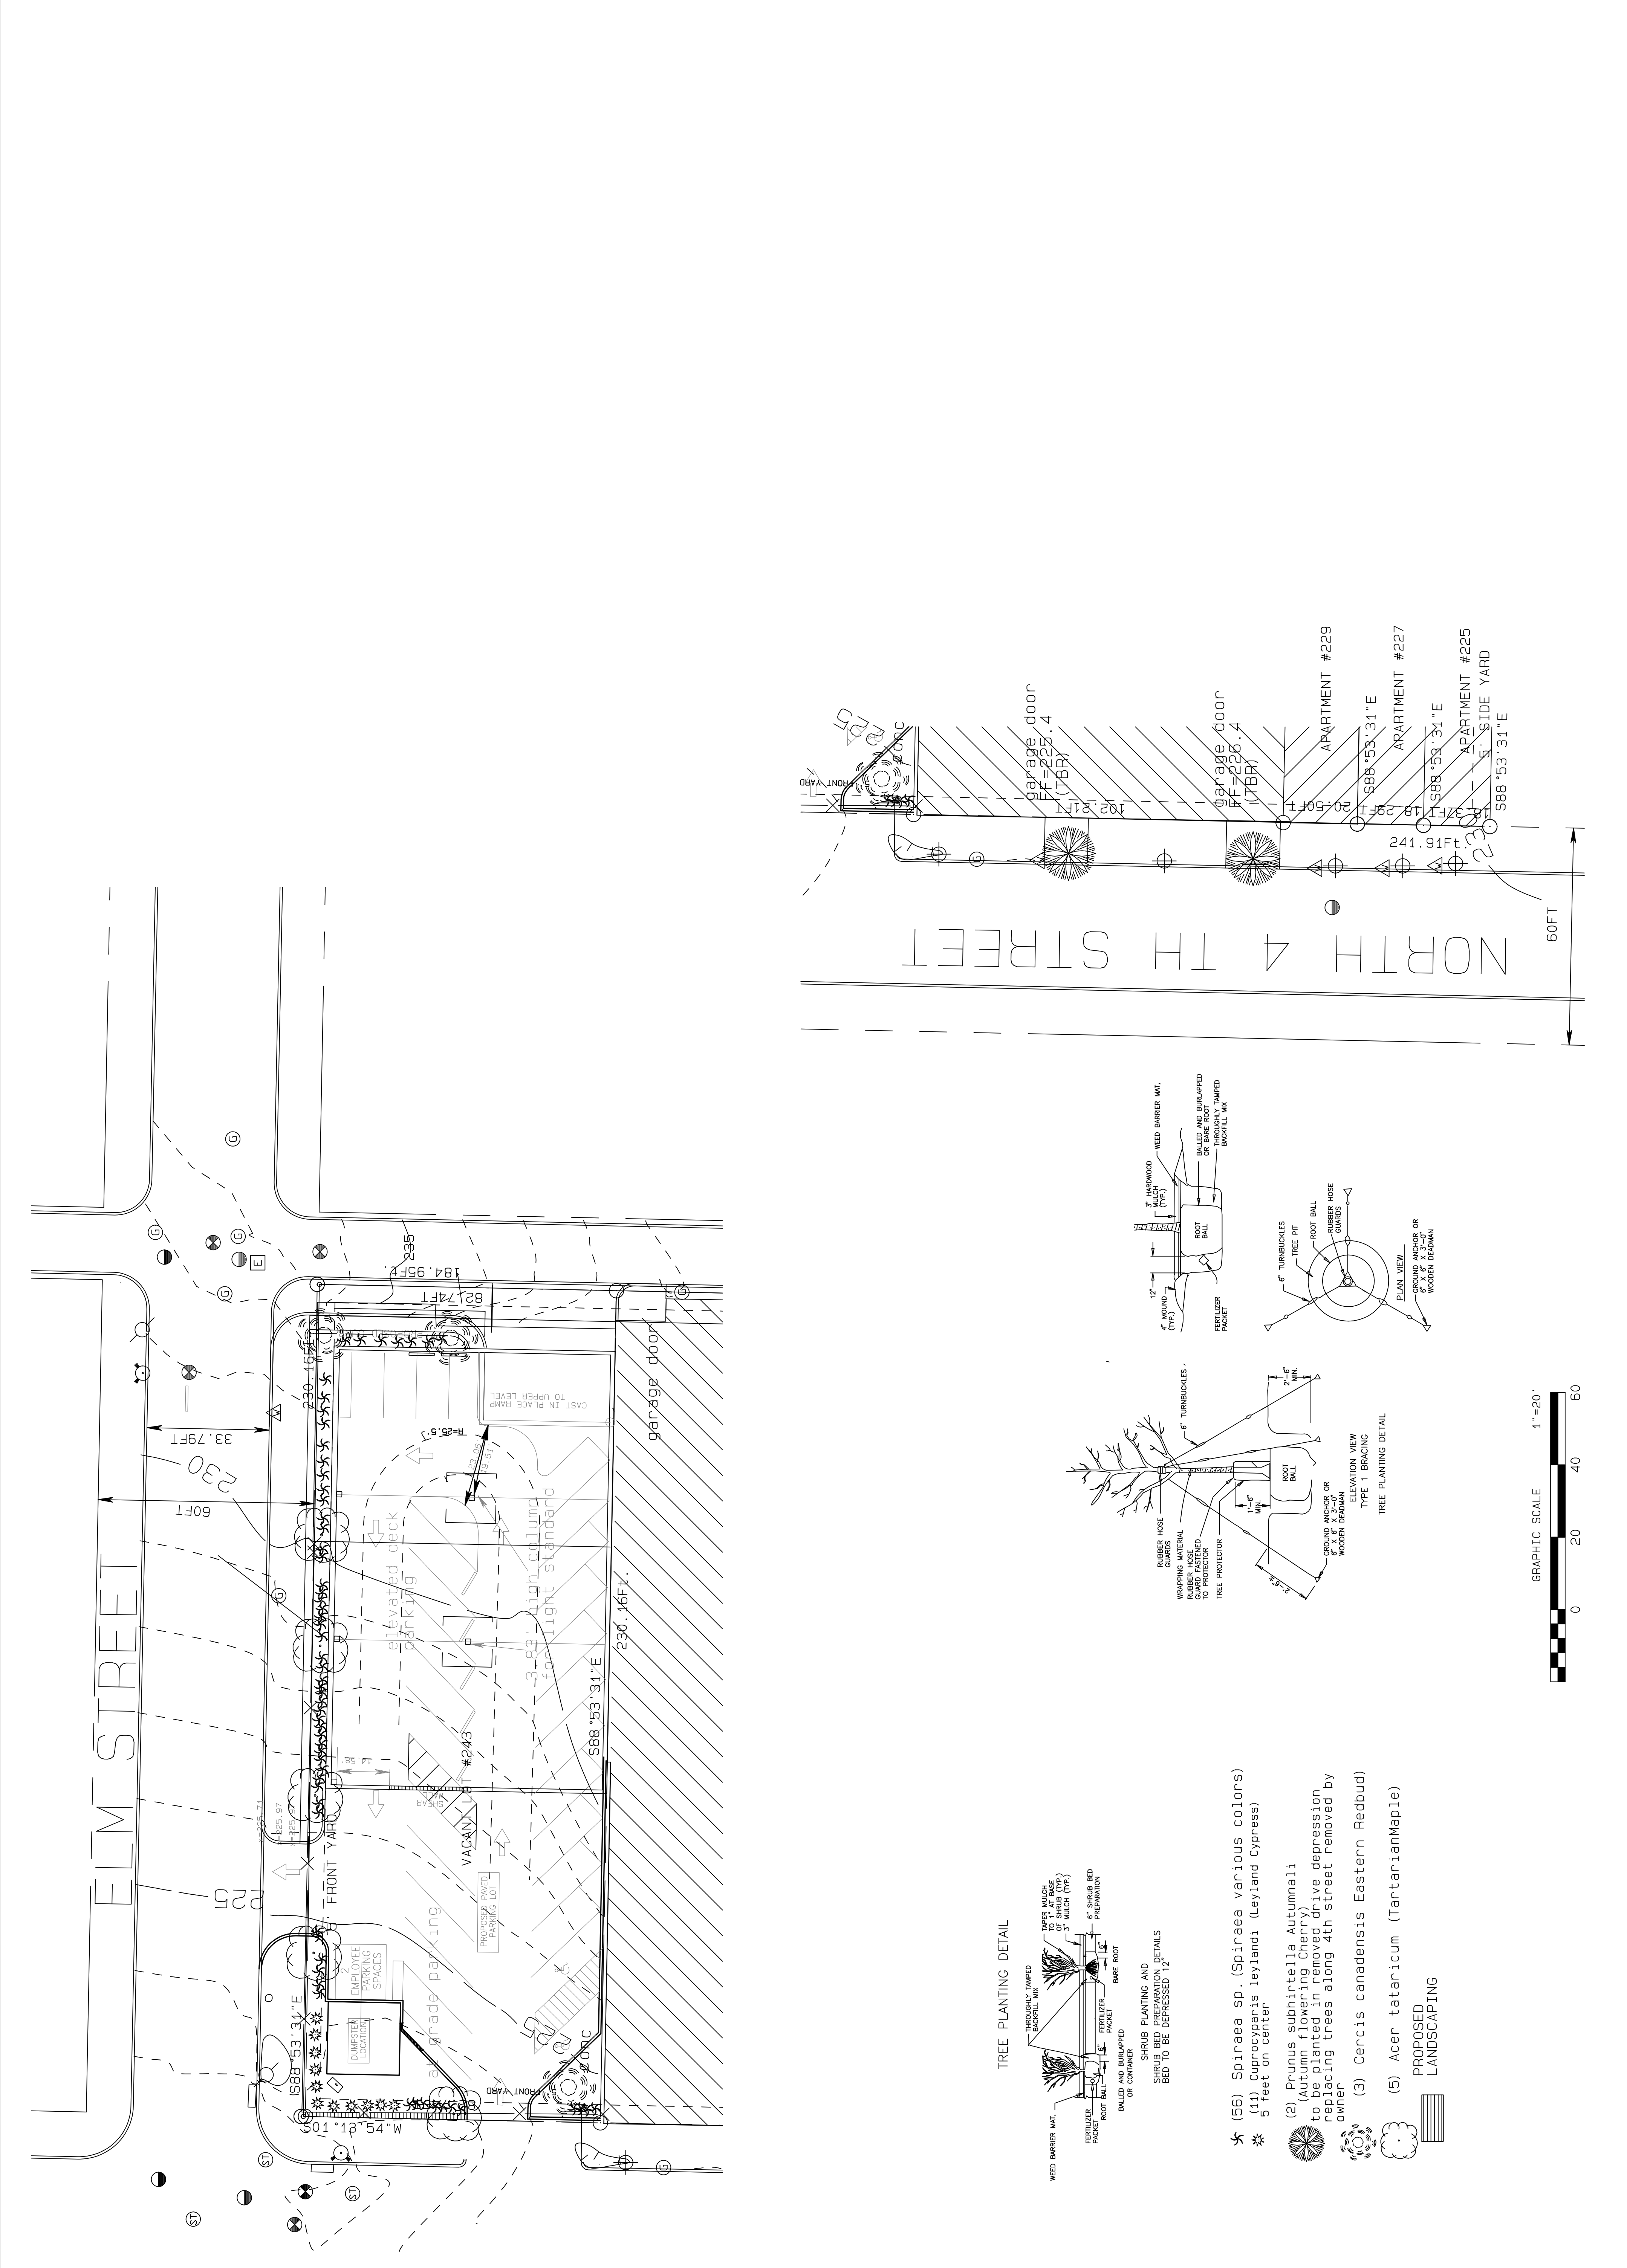

NO.	DATE	BY	DESCRIPTION
1	6/15/21	DHL	RFG planning and deck plans

SCALE: H:1" = 20'
 DATE: 3/15/21
 CHECKED BY: DHL
 DRAWN BY: DHL

TREE PLANTING DETAIL

- (56) Spiraea sp. (Spiraea various colors)
5 feet on center
 - (2) Prunus subhirtella Autumnali (Autumn flowering Cherry) to be planted in removed drive depression replacing trees along 4th street removed by owner
 - (3) Cercis canadensis Eastern Redbud
 - (5) Acer tataricum (TartarianMaple)
- PROPOSED LANDSCAPING